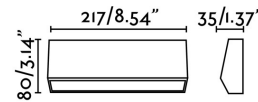

### Specifications

<b>Bulb:</b>	SMD LED 4W 3000K CRI>80 240Lm
<b>Bulb included:</b>	Yes
<b>Transformer:</b>	Driver
<b>Transformer included:</b>	Yes
<b>Voltage:</b>	220-240V
<b>Operating Frequency:</b>	50/60Hz
<b>IP:</b>	65
<b>Class:</b>	II
<b>Material:</b>	ABS and transparent polycarbonate diffuser

**Designer:**
**Recommended bulb:**
**Description of recommended Bulb:**

<b>Length:</b>	217 mm
<b>Net Width:</b>	35 mm
<b>Height:</b>	80 mm
<b>Net Weight:</b>	0.20 kg
<b>Volume:</b>	0.00093 m3

8421776090705